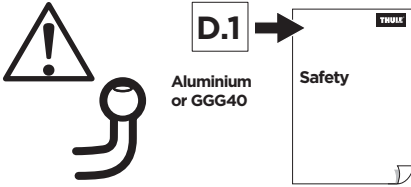

920020

CITY CRASH
 Complies with ISO norm

13,4 kg

921020

CITY CRASH
 Complies with ISO norm

13,3 kg

i

22-80 mm