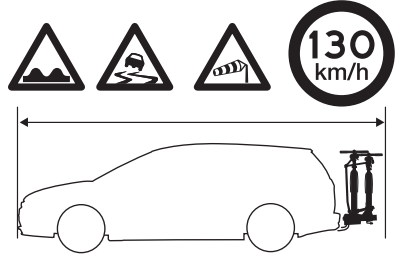

920020

CITY CRASH
 Complies with ISO norm

13,4 kg

921020

CITY CRASH
 Complies with ISO norm

13,3 kg

i

22-80 mm