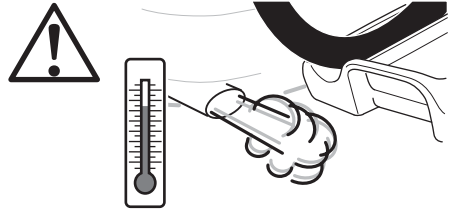

920020

CITY CRASH
 Complies with ISO norm

13,4 kg

921020

CITY CRASH
 Complies with ISO norm

13,3 kg

i

22-80 mm