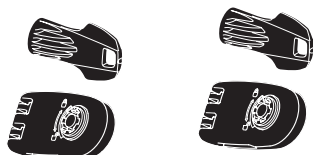

Thule Road Bike Adapter

9772

Thule AcuTight Knob

528

Thule Bike Frame Adapter

982

Thule Carbon Frame Protector

984

Thule Wheel Strap Locks

986

Thule Loading Ramp

9152

Thule 7-to-13-pin Adapter

9906

Thule 13-to-7-pin Adapter

9907