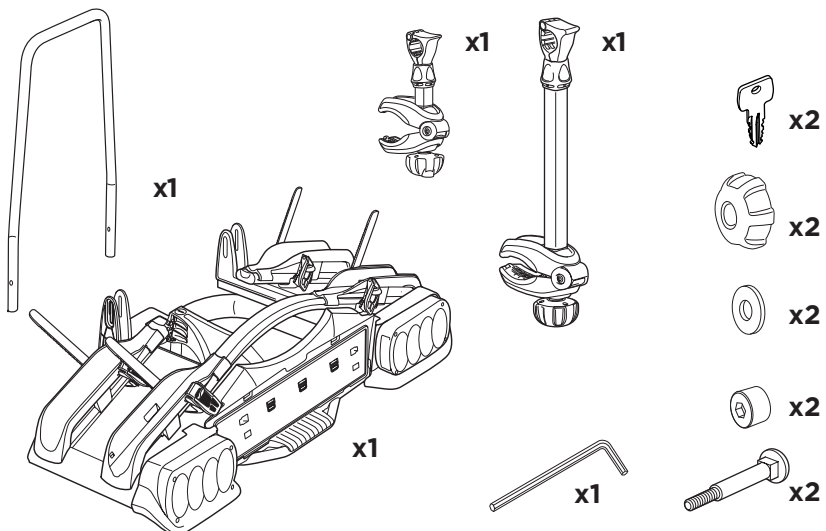

920020

CITY CRASH
 Complies with ISO norm

13,4 kg

921020

CITY CRASH
 Complies with ISO norm

13,3 kg

i

22-80 mm