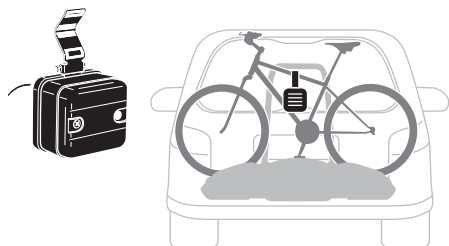

Thule 3rd Brake Light 13pin

9904