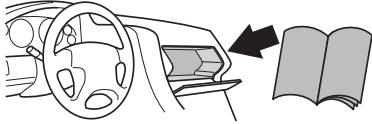

920020

CITY CRASH
 Complies with ISO norm

13,4 kg

921020

CITY CRASH
 Complies with ISO norm

13,3 kg

i

22-80 mm