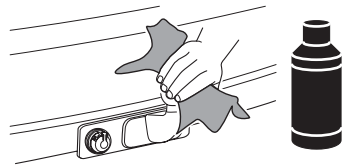

920020

CITY CRASH
 Complies with ISO norm

13,4 kg

921020

CITY CRASH
 Complies with ISO norm

13,3 kg

i

22-80 mm